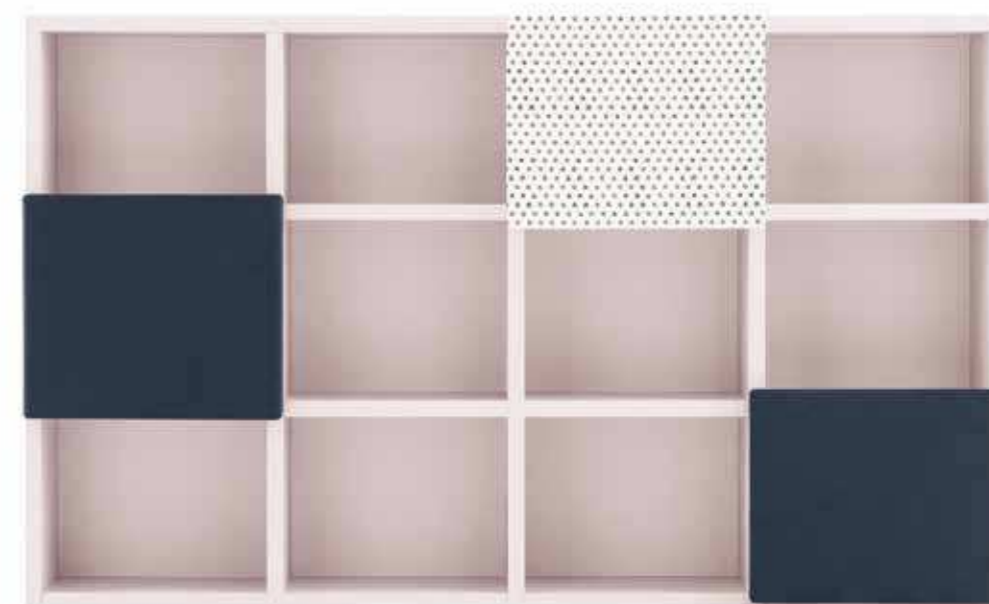

Holly
ninfea 63, Amok T404, Lola T452
183 x 111,5 x 33 cm