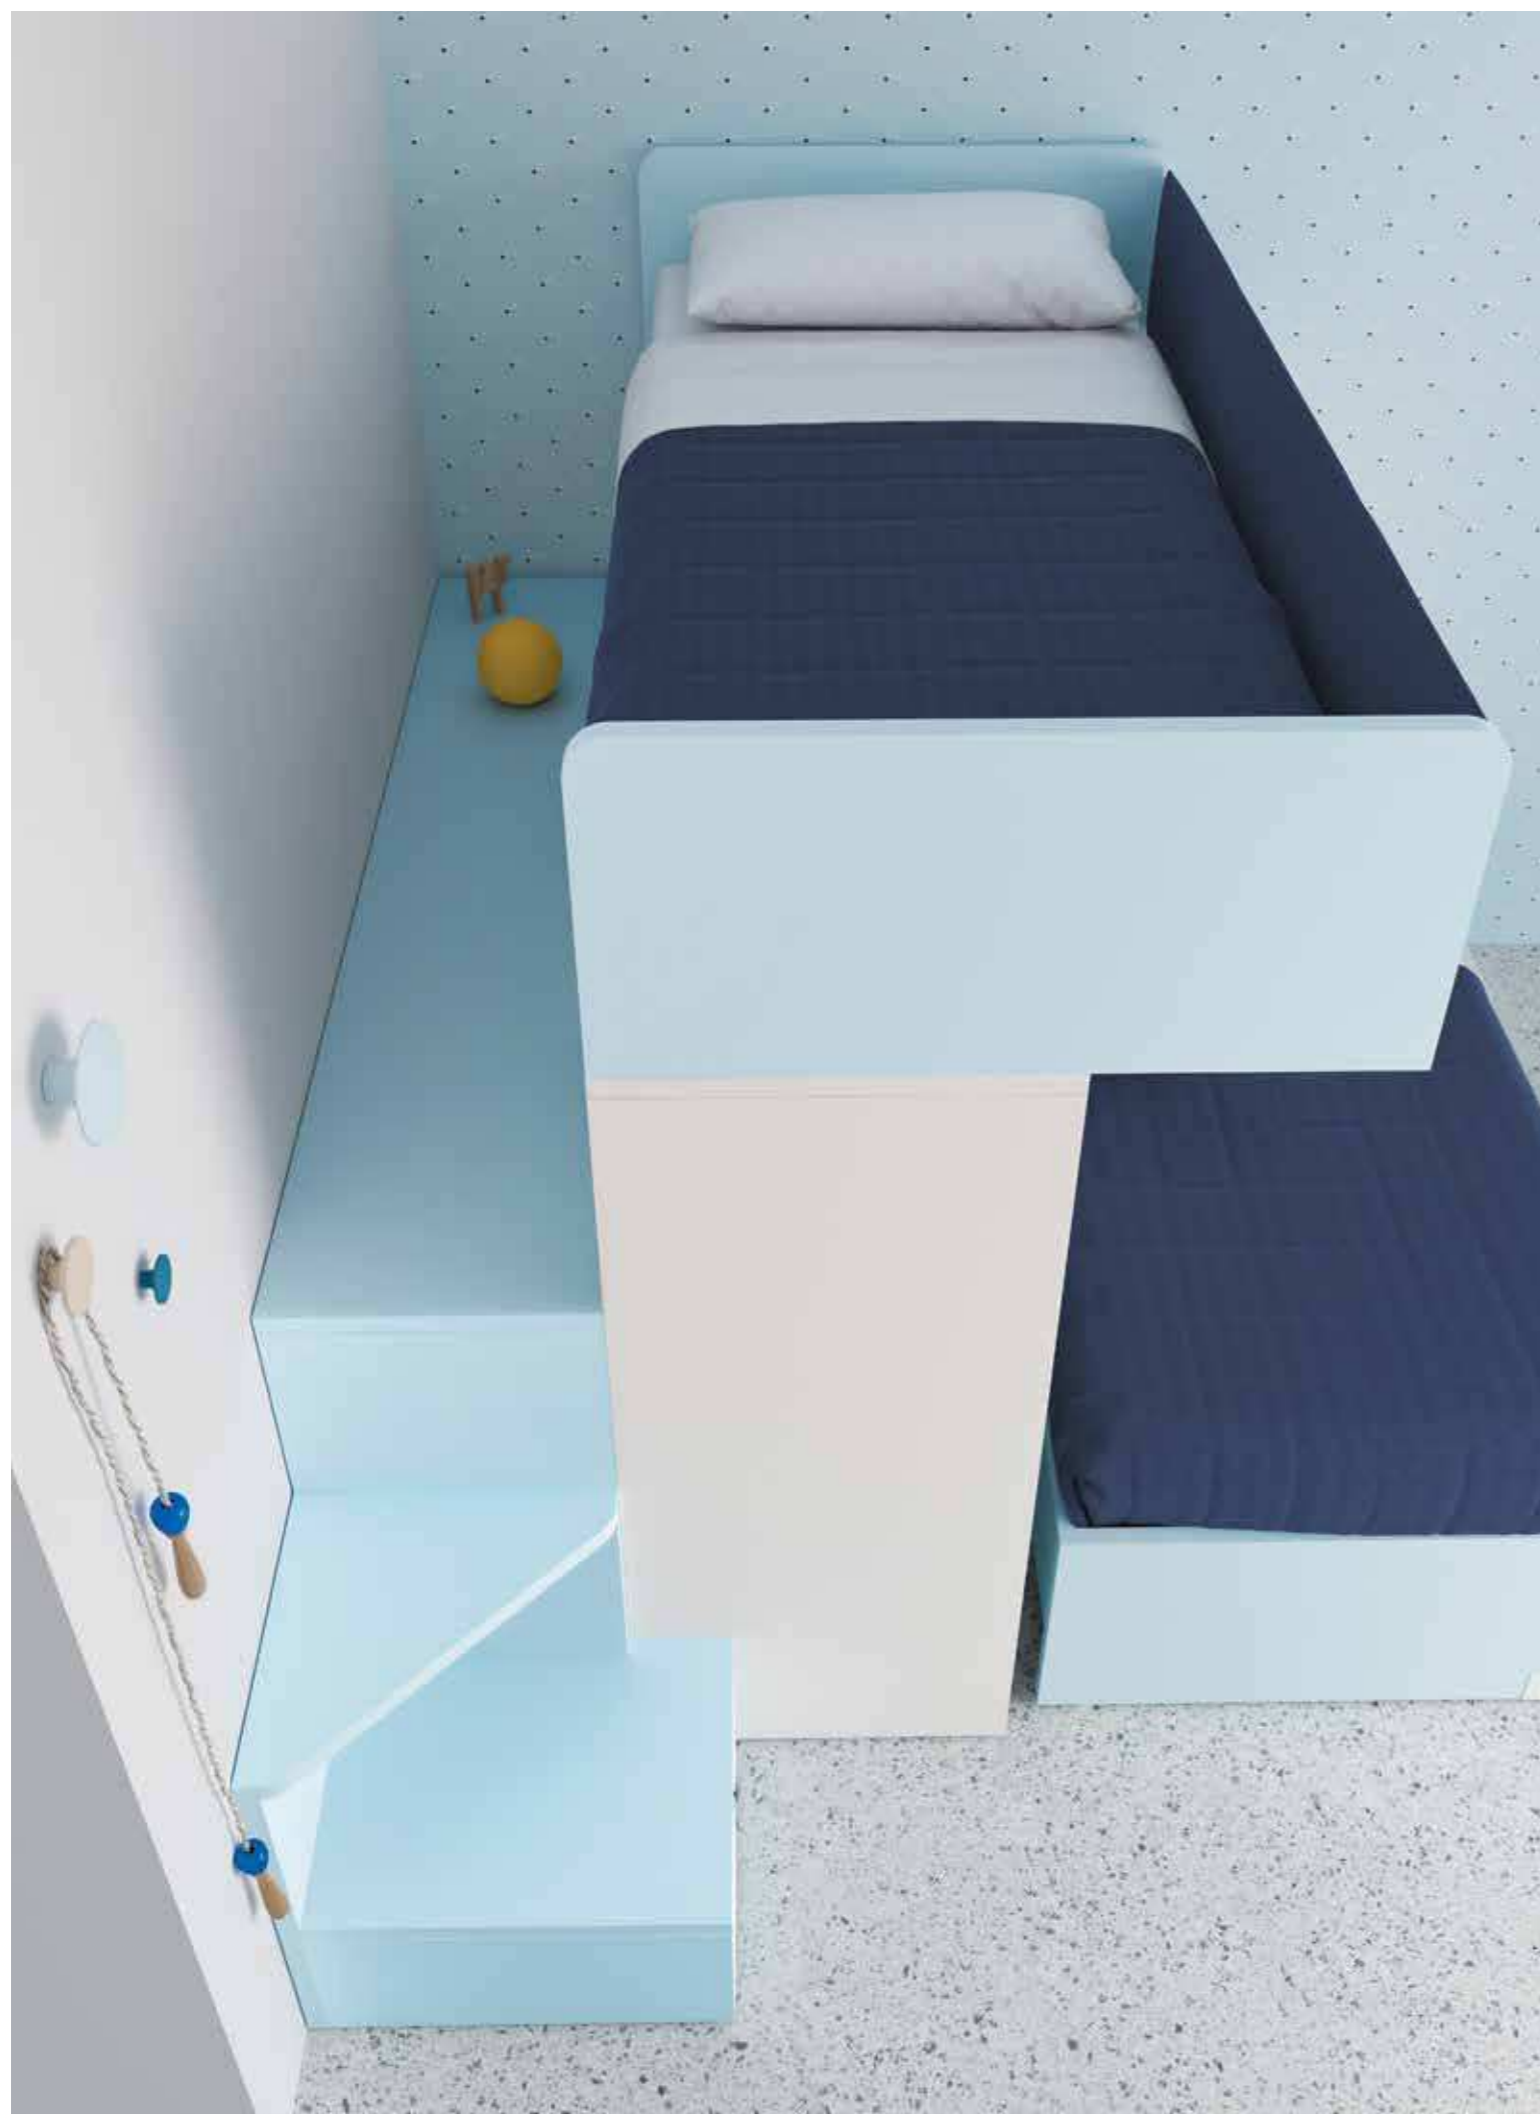

soluzioni e alternative | solutions and alternatives

Ello
Map T301, Dalia T161
ø 32, 42 x 43 cm