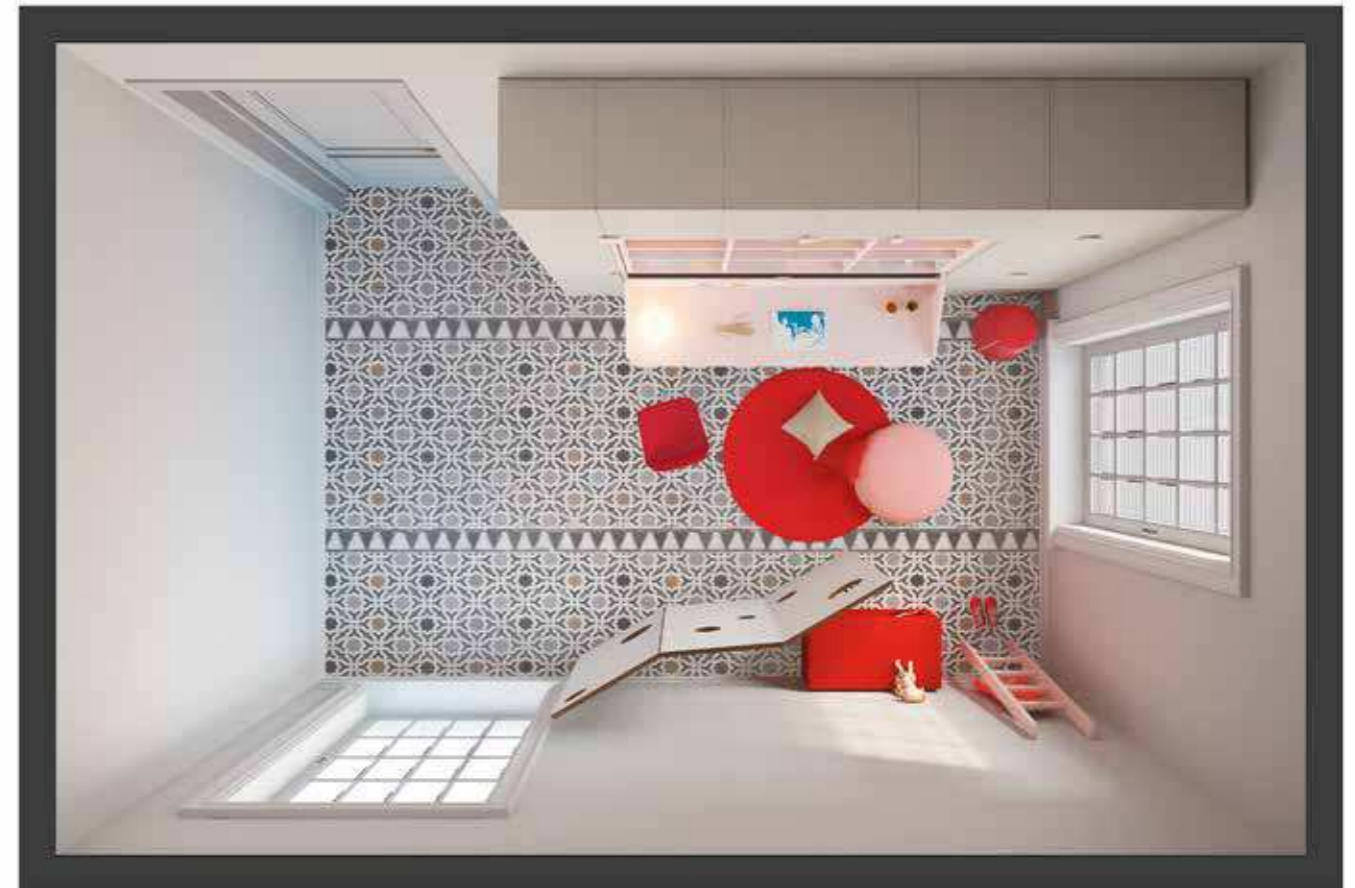

soluzioni e alternative | solutions and alternatives

Noel
Amok T404, Orib T209
ø 40 x 43 cm

Cushion
Amok T411
40 x 40 x 12 cm

Wilson, In handles
limone 60
45 x 58,6 x 47,8 cm

Join
white, ortensia 73

room 21