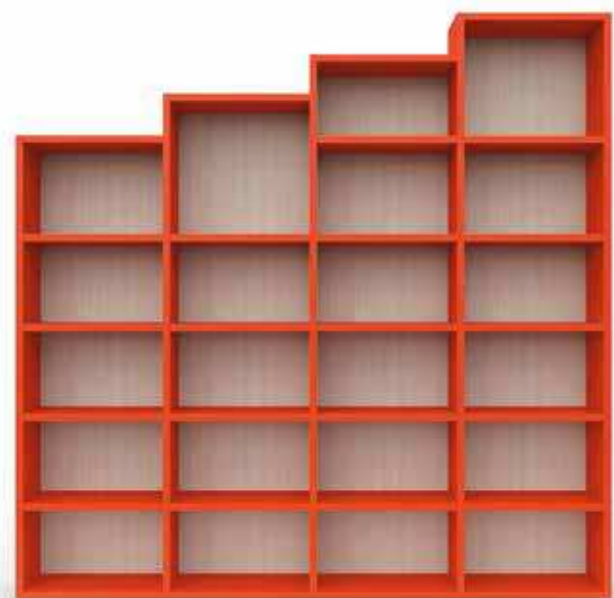

combinazione 01
pomodoro 58, cenere 86

combination 01
pomodoro 58, cenere 86